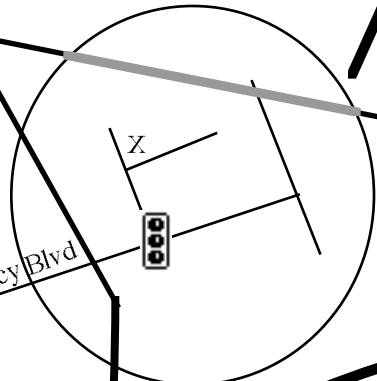

NETSCAPE

Directions to Netscape's Bethesda Office

NETSCAPE

From Virginia:

Take I-495 North to I-270 North.

Take Exit 1 Democracy Blvd. (East)

At first light make a left turn onto Fernwood Drive.

Stay in the right hand lane and turn right onto

Follow Old Georgetown until you reach

Democracy Blvd (3rd Light)

Turn right on Democracy Blvd.

Turn right onto Fernwood Drive and

follow directions above.

To Rockville/Frederick

Montrose Road

Washington Beltway

To
Baltimore/
Silver Spring

Washington Beltway
to Northern VA

- Stop Light

— Not to Scale —