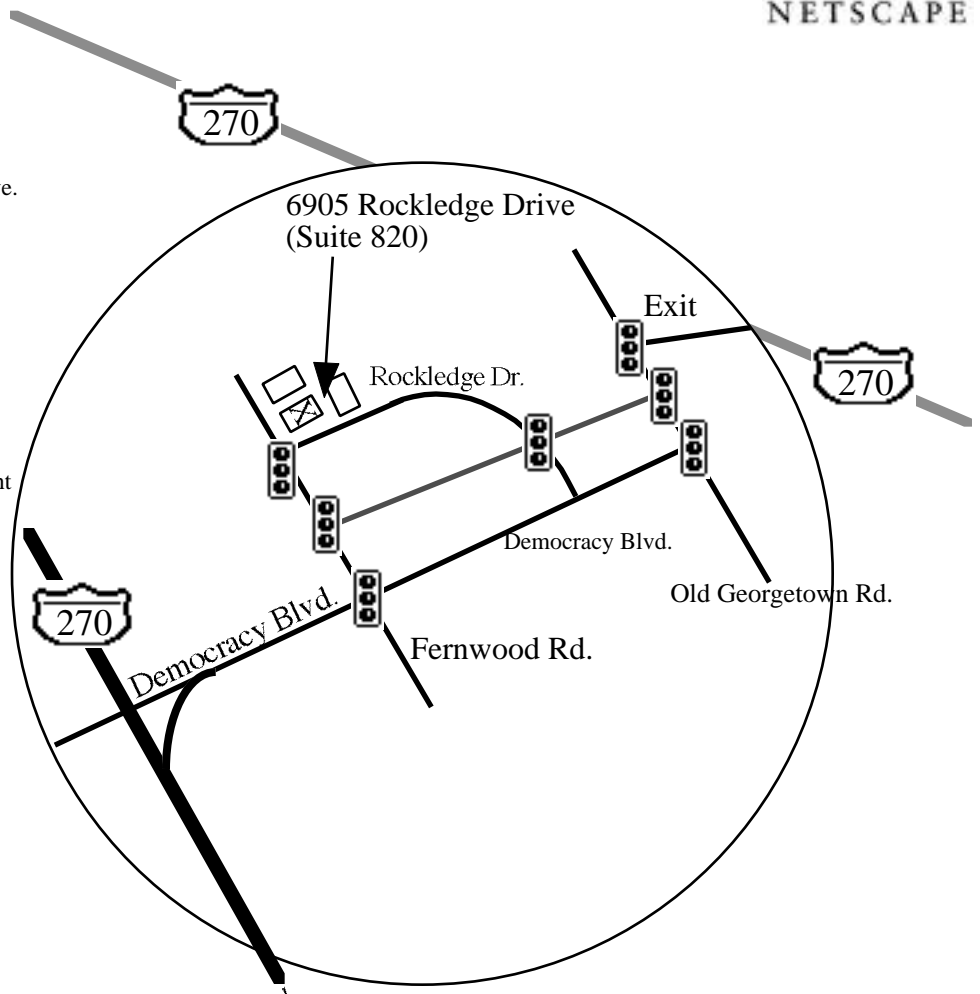

NETSCAPE

Directions to Netscape's Bethesda Office

NETSCAPE

From Virginia:

Take I-495 North to I-270 North.

Take Exit 1 Democracy Blvd. (East)

At first light make a left turn onto Fernwood Drive.

Stay in the right hand lane and turn right onto

Rockledge Dr.

Address: 6905 Rockledge Drive, Suite 820

Bethesda, MD

Phone# 301-571-3900

From Baltimore/Maryland:

Take 495 Eastbound to the I-270 North Exit

Take the Old Georgetown Road exit

Turn Left onto Old Georgetown Road at the Light

Follow Old Georgetown until you reach

Democracy Blvd (3rd Light)

Turn right on Democracy Blvd.

Turn right onto Fernwood Drive and

follow directions above.

To Rockville/Frederick

Montrose Road

Washington Beltway

To
Baltimore/
Silver Spring

Washington Beltway
to Northern VA

- Stop Light

— Not to Scale —